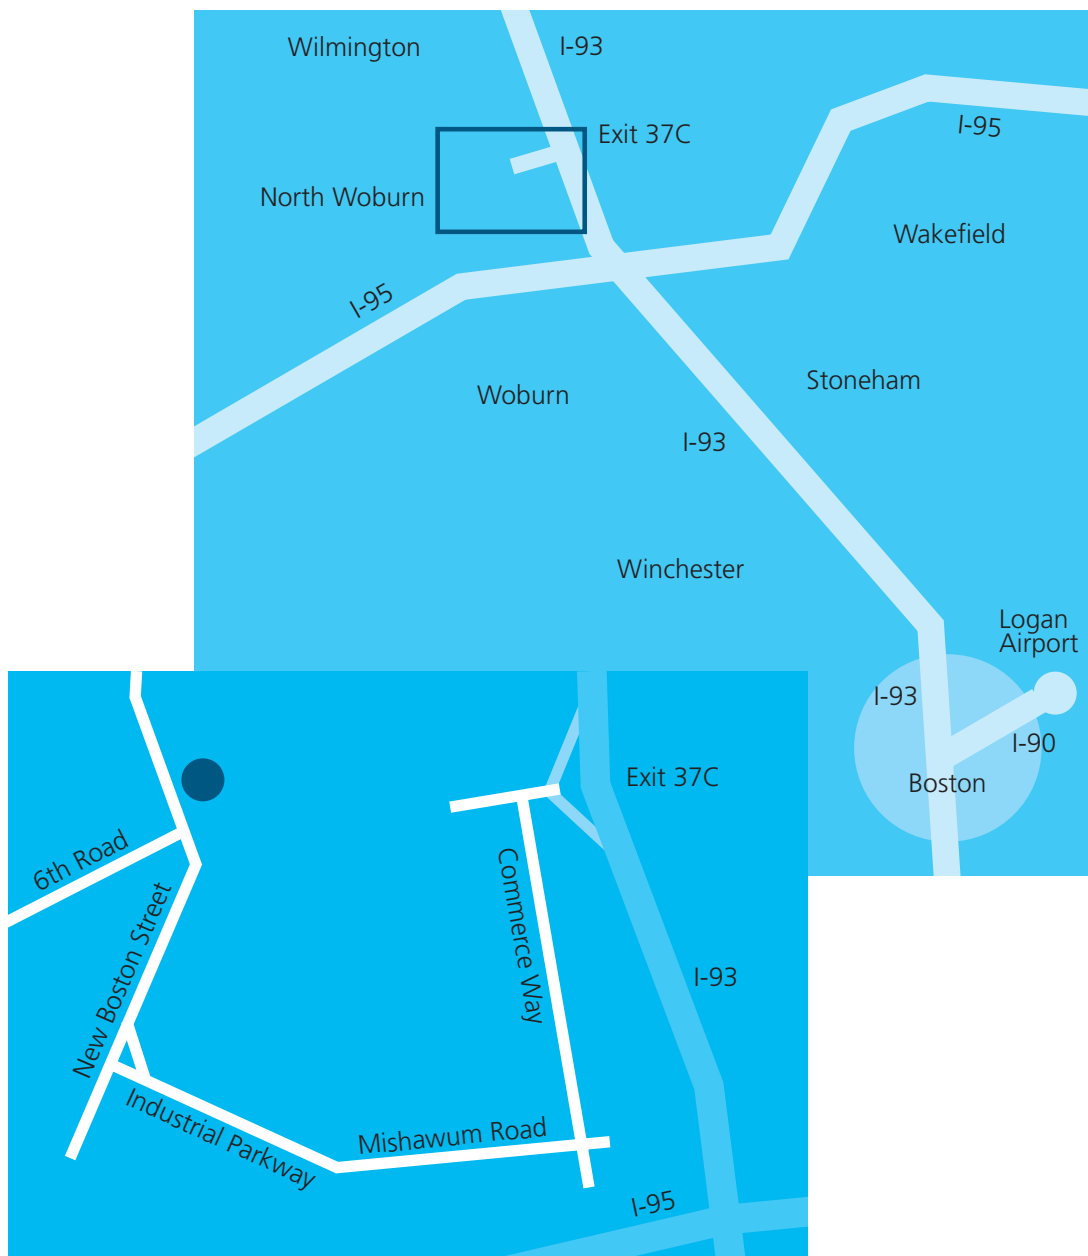

Directions to Boston USA office

Intercytex

Boston office

Intercytex
175-E New Boston Street
Woburn
MA 01801

T 001 781 569 0990
F 001 781 569 0166

mail@intercytexas.com
www.intercytexas.com

From Logan Airport

Follow signs for Airport Exit, Rt-1A/Sumner Tunnel. Bear left at Rt-1A south to Sumner Tunnel/Boston and I-93. Travel through Sumner Tunnel and follow signs to I-93 north. Follow directions from I-93.

From Route 128/ I-95 (North & South)

Take Exit 37 to I-93 North. Follow directions from I-93

From I-93 (North & South)

Take Exit 37C, New Commerce Way. At light at the end of the exit ramp, turn left onto Commerce Way. Proceed 0.8 miles to Mishawum Road (Woburn Mall is on the right). Turn right onto Mishawum Road. Stay straight on Mishawum as it turns into Industrial Parkway. Stay on this road as it turns right 90° and becomes New Boston Street. Intercytex is at 175-E New Boston St., on the right side.