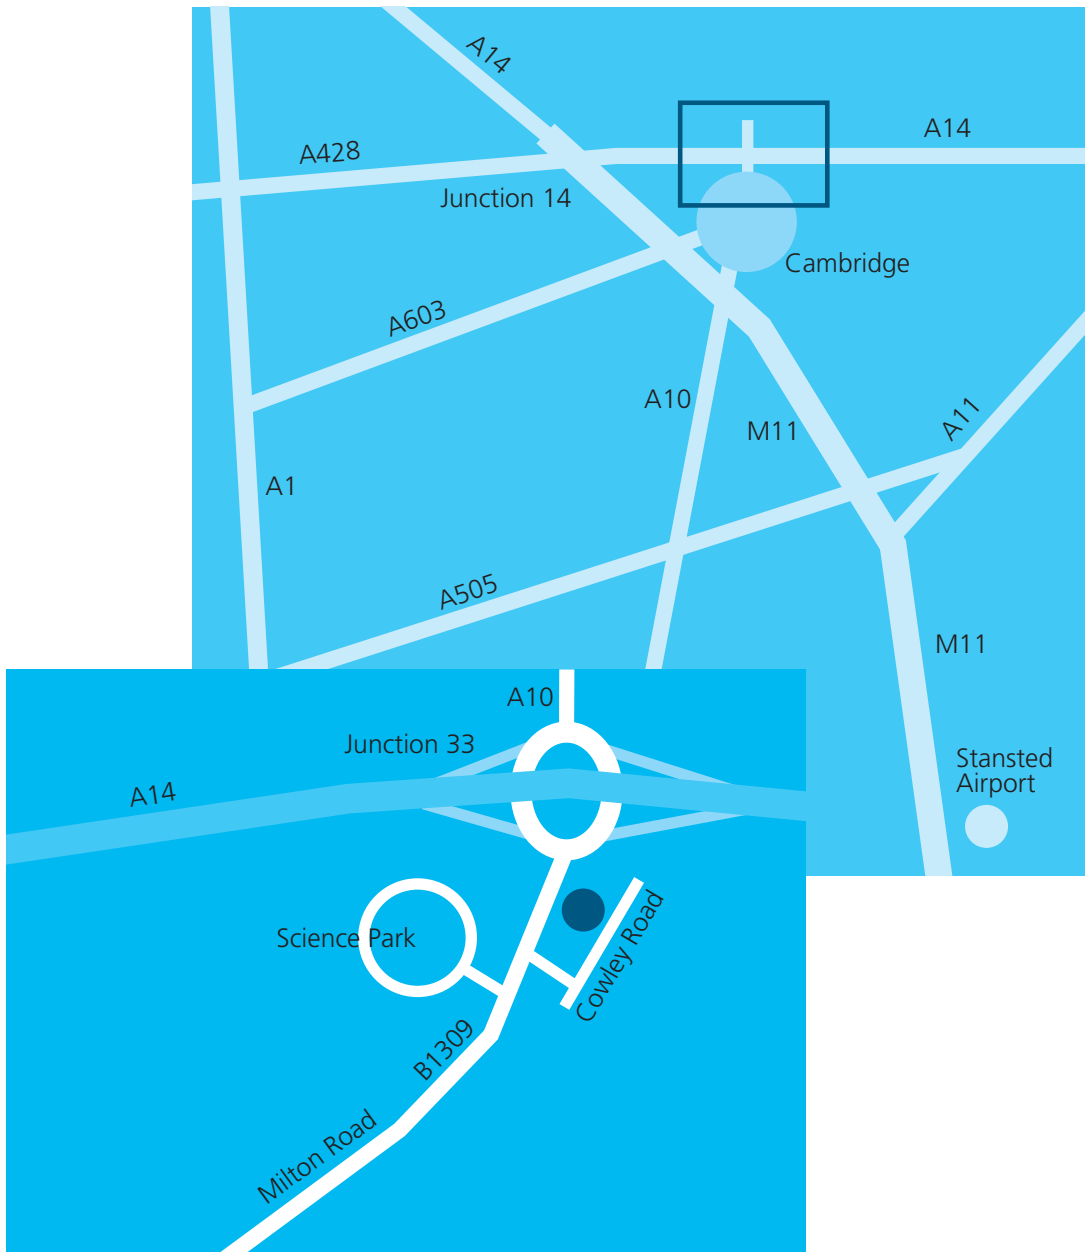

By air:

Stansted Airport is approximately 30 minutes drive south of Cambridge, at Junction 8 of the M11. Take the M11 north to Cambridge, following the directions far right.

London Heathrow Airport is approximately 75 miles south-west of Cambridge. Heathrow has direct rail links with central London. If travelling by road, join the M25 and travel clockwise. Exit at junction 27 and take the M11 north to Cambridge, following the directions far right.

By rail:

Cambridge is approximately 45 minutes by train from London King's Cross or Liverpool Street. St John's Innovation Centre is approximately 15 minutes from the station by car.

By road from Cambridge:

When driving from Cambridge railway station or through Cambridge, follow signs north for the A10 to Ely. Once on the Milton Road (A1309) look out for the entrance to the Science Park on your left and move into the centre lane. Take a right turn, which is directed across the dual carriage way, into Cowley Road. Turn left into Cowley Road and St John's Innovation is the third group of buildings on the left.

By road from the M11 Northbound:

Take junction 14 off the M11 and head east on the A14 towards Newmarket. Take the second exit off the A14 (junction 33) and at the roundabout, take the right exit, sign-posted to Cambridge the B1309 and Science Park. (This is also Milton Road). Move into or stay in the left hand lane and move into a left lane which feeds you, left again, to the entrance of Cowley Road. Turn left again into Cowley Road and St John's Innovation is the second group of buildings on the left.